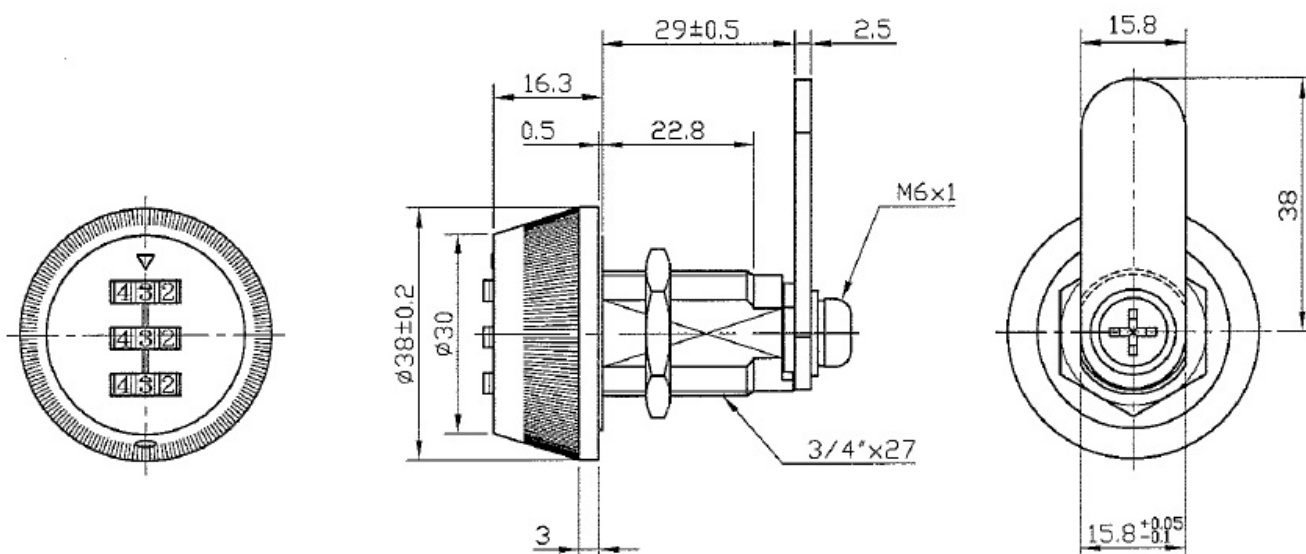

PRODUCT SHEET

Description:

Combi. Cam Lock "Dome", 90DG, $\varnothing 19 \times 29$ mm CPL, Straight Cam Centre To Edge 38mm, Universal - Left & Right in one Lock

Item number:

14.08.202-0

Units	Box	Carton	HS Code	Barcode
Pcs.	15	75	8301300000	
				5704866045292